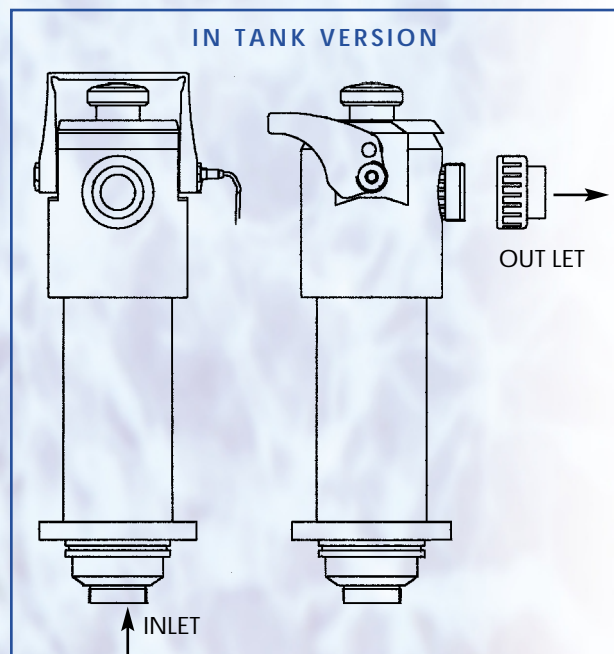

la fonte s.r.l.

P.le Cocchi, 6 - 21040 Veduggio Olona (Va) Italy
Tel. +39 0332 402168 - Fax +39 0332 402169
e-mail: info@lafontesrl.it - www.lafontesrl.it

la fonte
srl.it